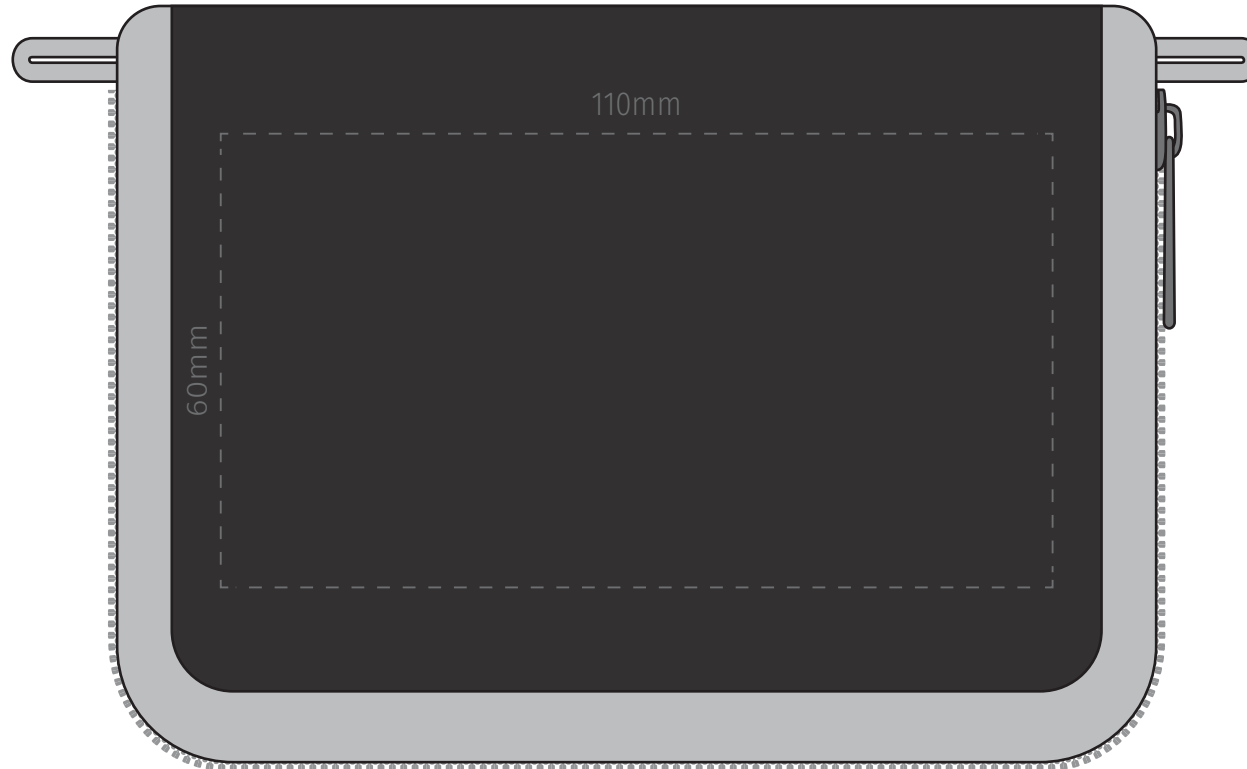

TEMPLATE:

■ PERSONAL FIRST AID KIT

Item shown at 100% actual size when viewed on A4 paper

BRANDING - Screen

Max branding area 110 x 60mm

TEMPLATE:

■ PERSONAL FIRST AID KIT

Item shown at 100% actual size when viewed on A4 paper

BRANDING - Supacolour

Max branding area 90 x 60mm