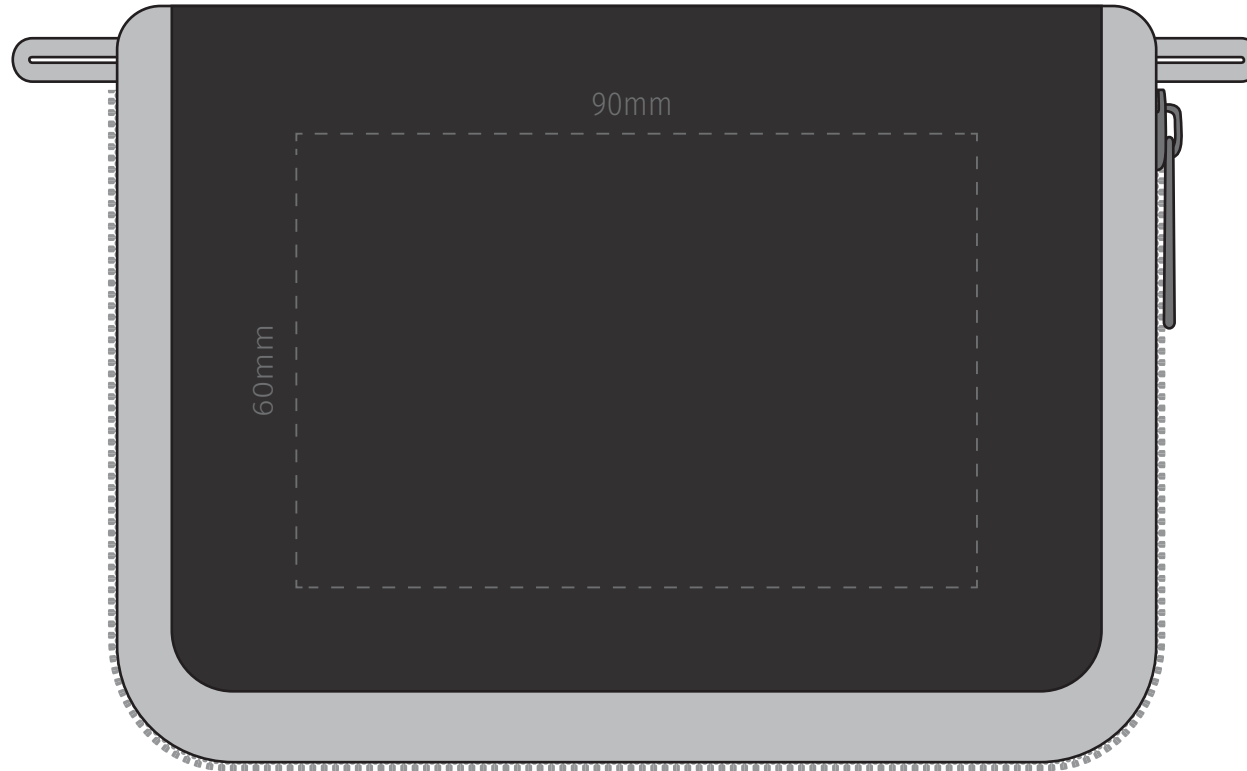

TEMPLATE:

■ PERSONAL FIRST AID KIT

Item shown at 100% actual size when viewed on A4 paper

BRANDING - Screen

Max branding area 110 x 60mm

TEMPLATE:

■ PERSONAL FIRST AID KIT

Item shown at 100% actual size when viewed on A4 paper

BRANDING - Supacolour

Max branding area 90 x 60mm